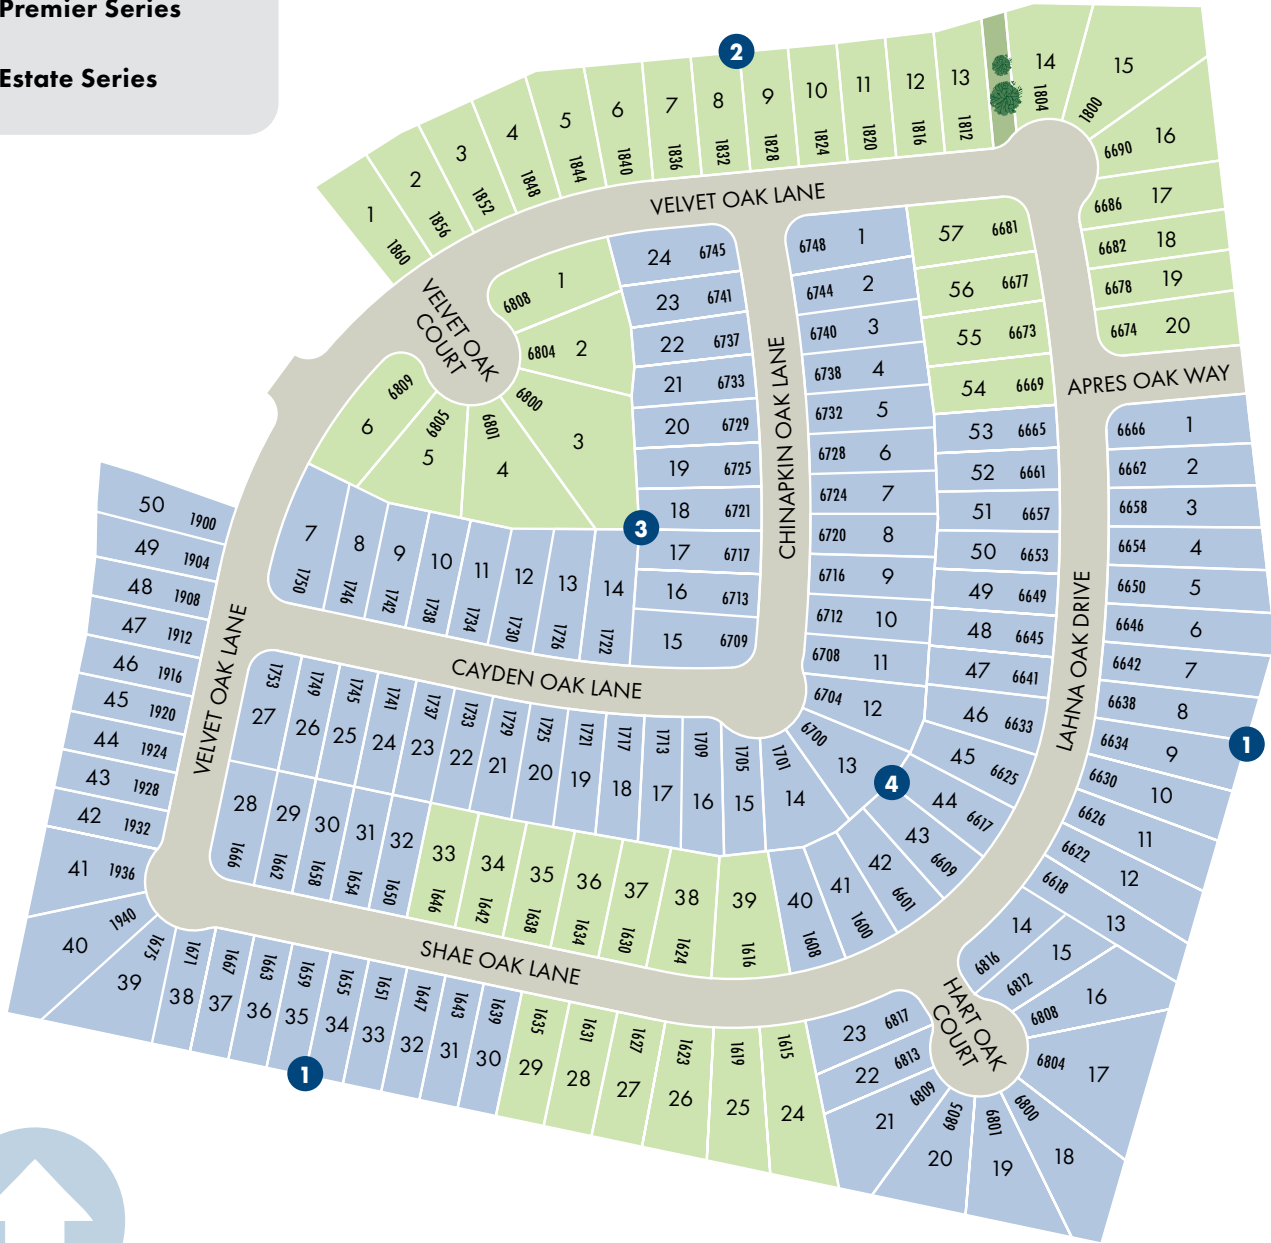

Section 4

Premier Series
 Estate Series

This map depiction is not an official site plan, may not be drawn to scale, and may not reflect all easements and other matters affecting the community. Rather, it is an artist's conceptual rendering intended to give Buyer a general overview of the contemplated community. This map depiction does not constitute a guaranty that the community will be built out or developed as shown and Meritage has not made, does not make, and specifically negates and disclaims any representations, warranties, and guarantees with respect to the map depiction, including, but not limited to, any depiction or description of any physical characteristics of the community or any improvements pertaining thereto, and any depiction or description of the real estate comprising or contemplated to comprise the community or of the units or amenities (such as pools, gazebos, hike and bike trails, exercise facilities, etc.) contemplated to be a part of the community. The party developing the community may make changes in the design and plan of the community (including, without limitation, the number of homes and/or the sizes of lots in the Community), and in any currently contemplated timing of the development of the community, and Meritage reserves the right to make any and all such changes.