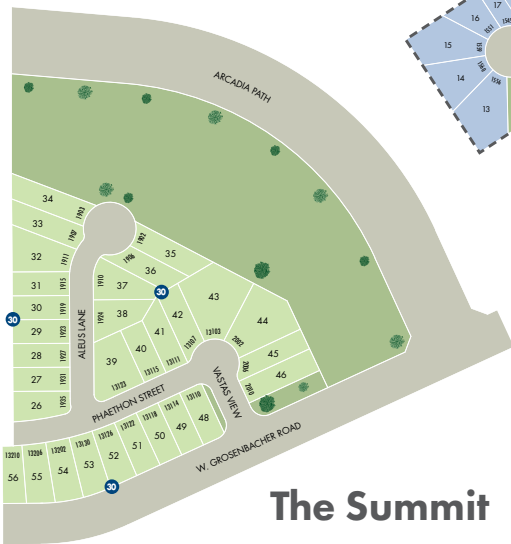

Premier Series  
 Classic Series

**The Springs**

**The Hills**

**The Meadows**

**The Sanctuary**

**The Summit**

This map depiction is not an official site plan, may not be drawn to scale, and may not reflect all easements and other matters affecting the community. Rather, it is an artist's conceptual rendering intended to give Buyer a general overview of the contemplated community. This map depiction does not constitute a warranty that the community will be built out or developed as shown and Meritage has not made, does not make, and specifically negates and disclaims any representations, warranties, and guarantees with respect to the map depiction, including, but not limited to, any depiction or description of any physical characteristics of the community or any improvements pertaining thereto, and any depiction or description of the real estate comprising or contemplated to comprise the community or of the units or amenities (such as pools, gazebos, hike and bike trails, exercise facilities, etc.) contemplated to be a part of the community. The party developing the community may make changes in the design and plan of the community (including, without limitation, the number of homes and/or the sizes of lots in the Community), and in any currently contemplated timing of the development of the community, and Meritage reserves the right to make any and all such changes.