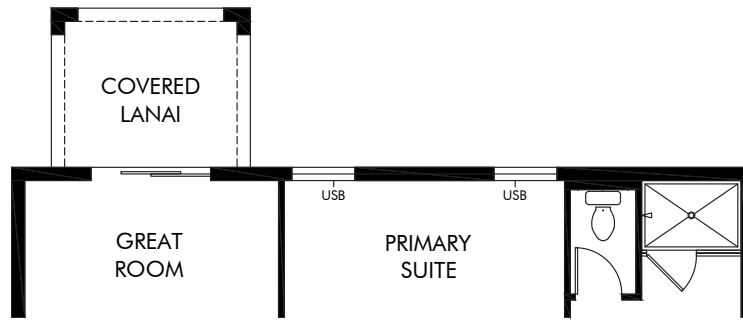

OPT. COVERED LANAI

Fox Pointe at Rivers Edge | Daphne | Options
Approx. 1,695 sq. ft. | 3 Bed | 2 Bath | 2 Car Garage | 1 Story

FLEX LIVING OPTIONS: Opt. Covered Lanai