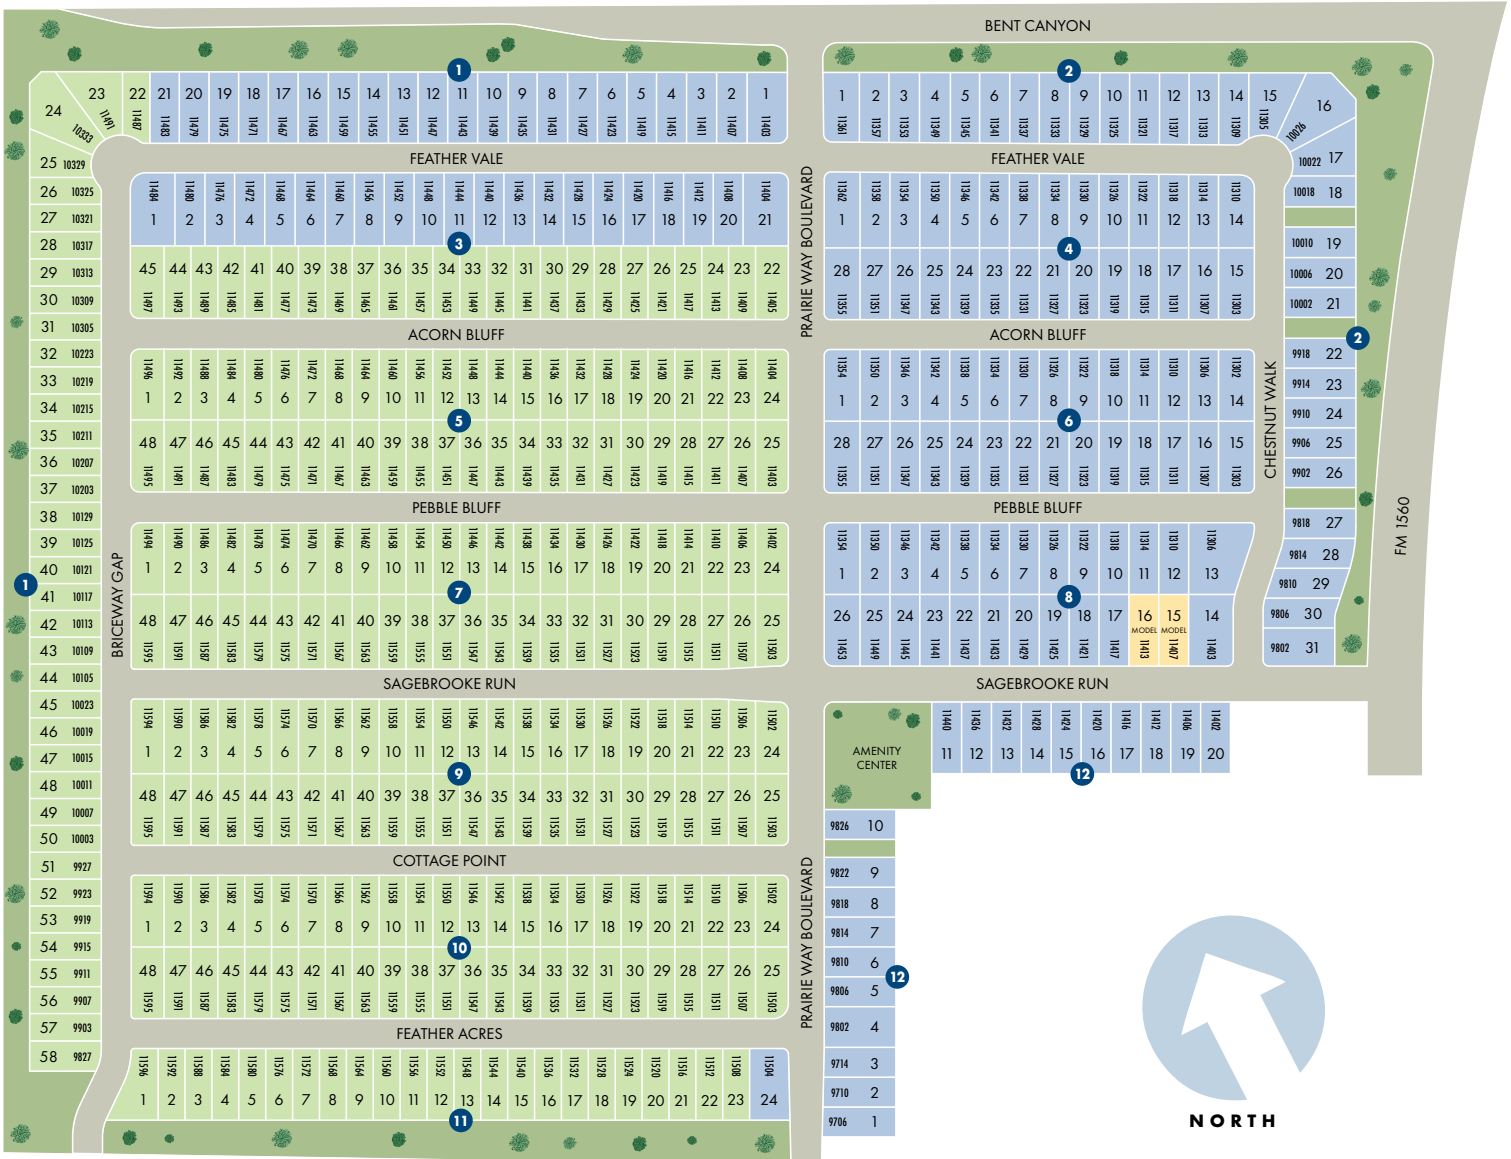

- Models
- Premier Series
- Classic Series

This map depiction is not an official site plan, may not be drawn to scale, and may not reflect all easements and other matters affecting the community. Rather, it is an artist's conceptual rendering intended to give Buyer a general overview of the contemplated community. This map depiction does not constitute a warranty that the community will be built out or developed as shown and Meritage has not made, does not make, and specifically negates and disclaims any representations, warranties, and guarantees with respect to the map depiction, including, but not limited to, any depiction or description of any physical characteristics of the community or any improvements pertaining thereto, and any depiction or description of the real estate comprising or contemplated to comprise the community or of the units or amenities (such as pools, gazebos, hike and bike trails, exercise facilities, etc.) contemplated to be a part of the community. The party developing the community may make changes in the design and plan of the community (including, without limitation, the number of homes and/or the sizes of lots in the Community), and in any currently contemplated timing of the development of the community, and Meritage reserves the right to make any and all such changes.