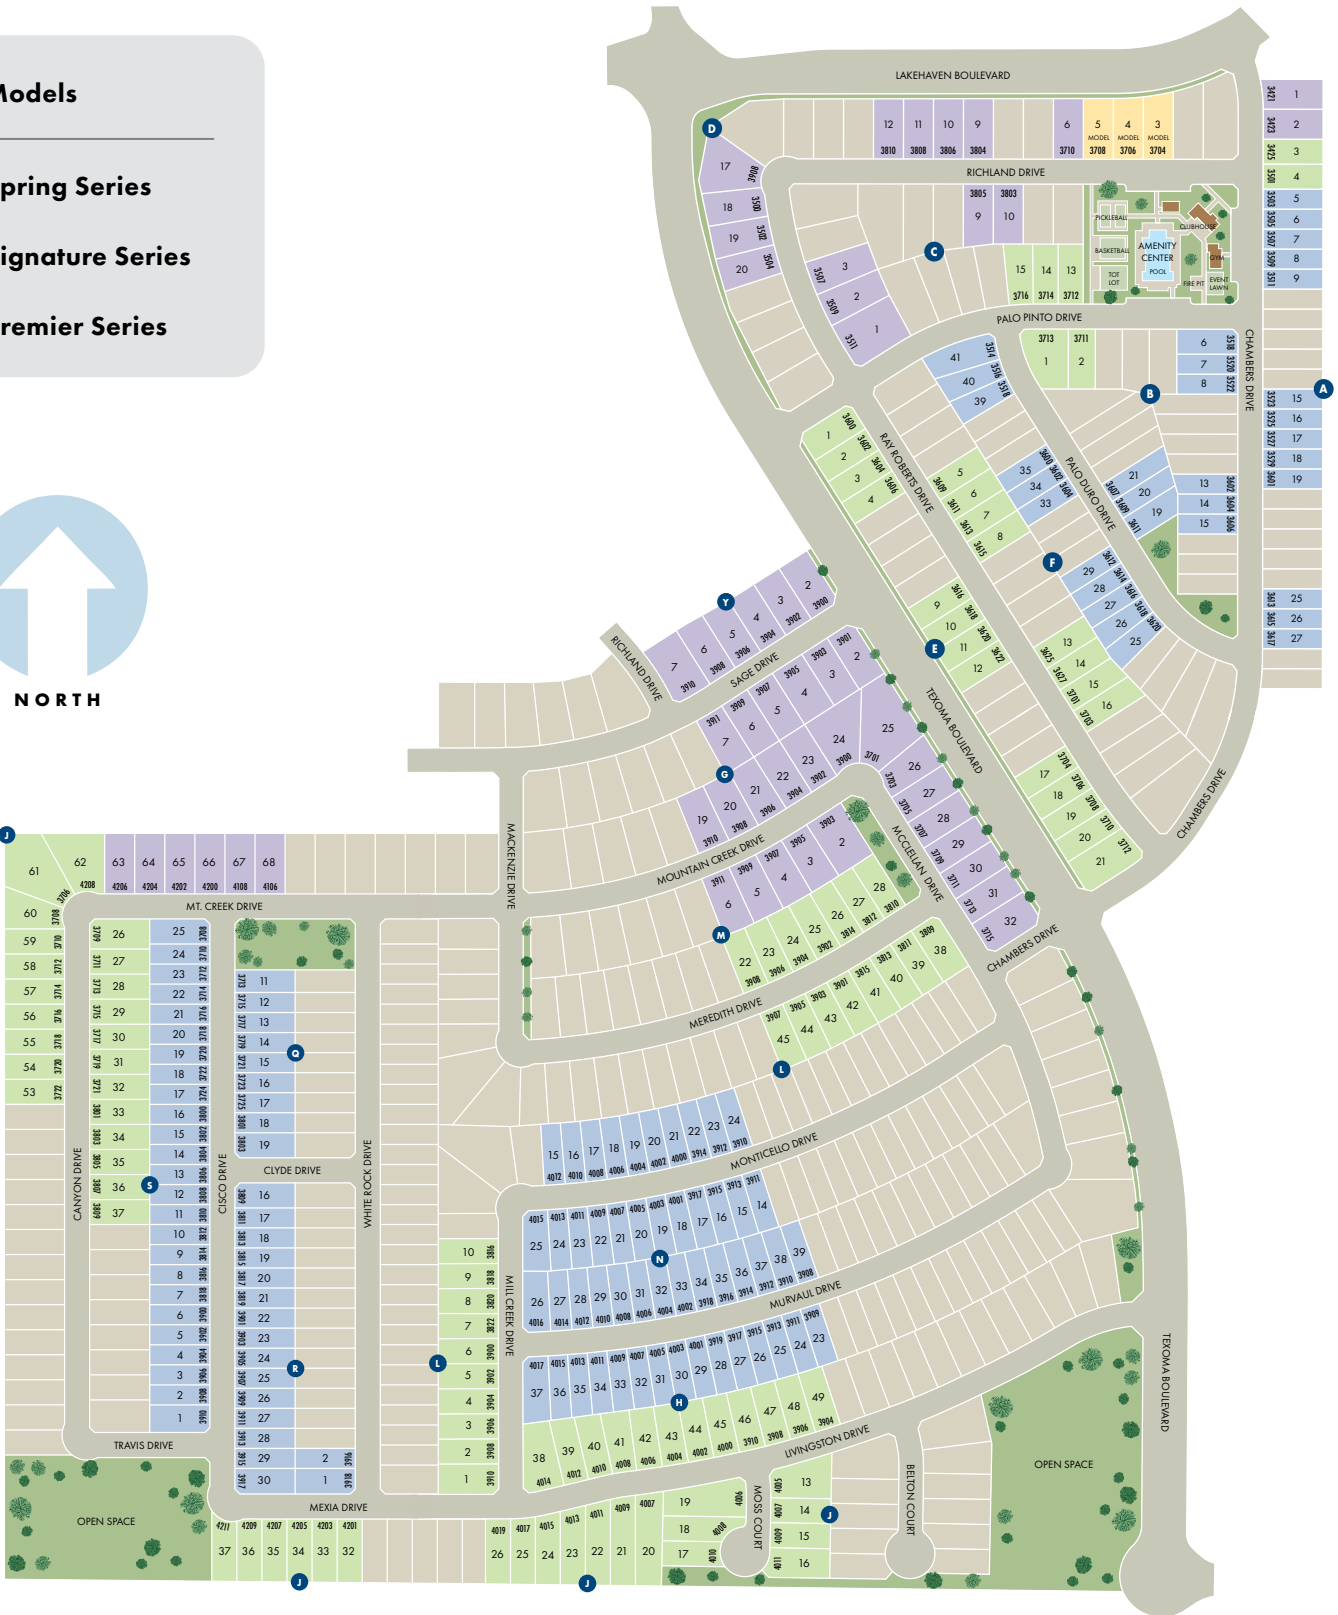

Models

Spring Series

Signature Series

Premier Series

This map depiction is not an official site plan, may not be drawn to scale, and may not reflect all easements and other matters affecting the community. Rather, it is an artist's conceptual rendering intended to give Buyer a general overview of the contemplated community. This map depiction does not constitute a guaranty that the community will be built out or developed as shown and Meritage has not made, does not make, and specifically negates and disclaims any representations, warranties, and guarantees with respect to the map depiction, including, but not limited to, any depiction or description of any physical characteristics of the community or any improvements pertaining thereto, and any depiction or description of the real estate comprising or contemplated to comprise the community or of the units or amenities (such as pools, gazebos, hike and bike trails, exercise facilities, etc.) contemplated to be a part of the community. The party developing the community may make changes in the design and plan of the community (including, without limitation, the number of homes and/or the sizes of lots in the Community), and in any currently contemplated timing of the development of the community, and Meritage reserves the right to make any and all such changes.